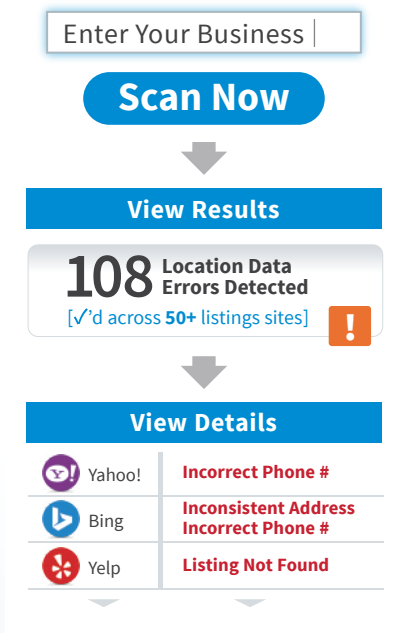

Are errors in your local listings costing you customers?

Local Search Solutions

In 45 seconds you'll see if you need help. Here's how . . .

Step 1:

Go to netbiz.com/resources/local-listings-scan

Step 2:

Enter your business information and click “Scan Now” to discover if you have errors in any local directories.